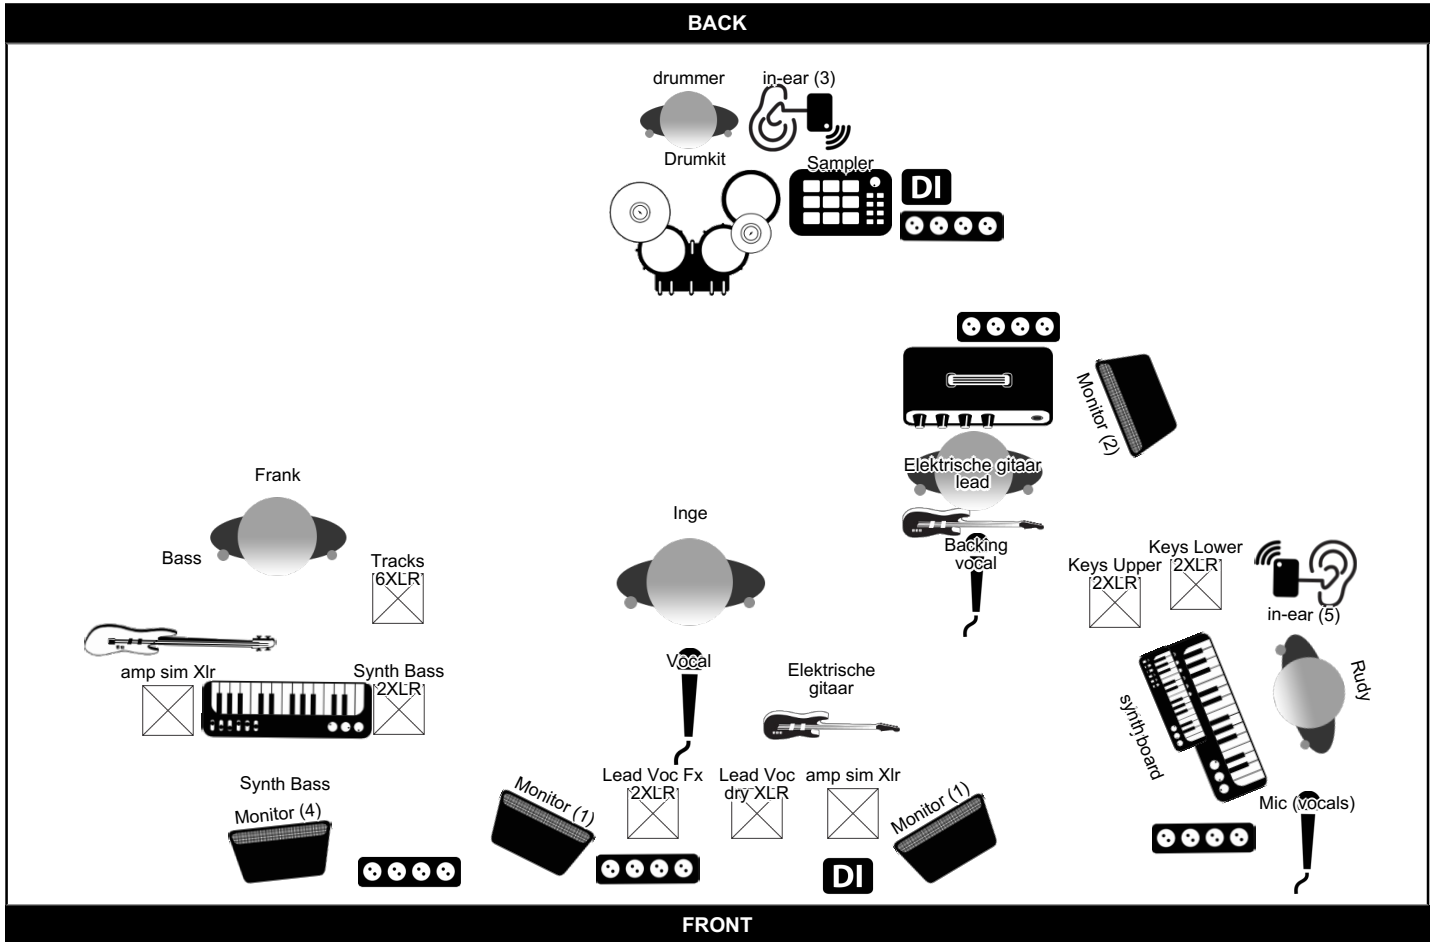

Inge van Calkar (Inge van Calkar stageplan 2018

dec)

<http://www.ingevanalkar.nl>

Contact: Inge van Calkar (0628129875 / ingevanalkar@gmail.com)

Extra Info

1	Kick in	B91		Alusein/Wieger
2	Kick out	D6/B52		Alusein/Wieger
3	Snare Top	SM 57		Alusein/Wieger
4	Snare Bottom	SM 57		Alusein/Wieger
5	HiHat	Condenser		Alusein/Wieger
6	Rack Tom	D2/904		Alusein/Wieger
7	Floor Tom	D2/904		Alusein/Wieger
8	OH R	Condenser		Alusein/Wieger
9	OH L	Condenser		Alusein/Wieger
10	Roland SPD E-drums	XLR		Alusein/Wieger
11	Fender Bass	XLR		Frank @SR
12	El Git Inge	XLR		Inge @SC
13	El Git Joost	SM 57		Joost @SL
14	Bass Synth L	XLR		Frank @SR
15	Bass Synth R	XLR		Frank @SR
16	Tracks Drums L	XLR		Frank @SR
17	Tracks Drums R	XLR		Frank @SR
18	Tracks Sounds L	XLR		Frank @SR
19	Tracks Sounds R	XLR		Frank @SR
20	Tracks Vocals L	XLR		Frank @SR
21	Tracks Vocals R	XLR		Frank @SR
22	Keys Lower L	XLR		Rudy @SL
23	Keys Lower R	XLR		Rudy @SL
24	Keys Upper L	XLR		Rudy @SL
25	Keys Upper R	XLR		Rudy @SL
26	Vocal Git	B57	reverb	Joost @SL
27	Vocal Keys	B57	reverb	Rudy @SL
28	Lead Voc Dry	XLR	reverb	Inge @SC
29	Lead Voc Fxs L	XLR		Inge @SC
30	Lead Voc Fxs R	XLR		Inge @SC