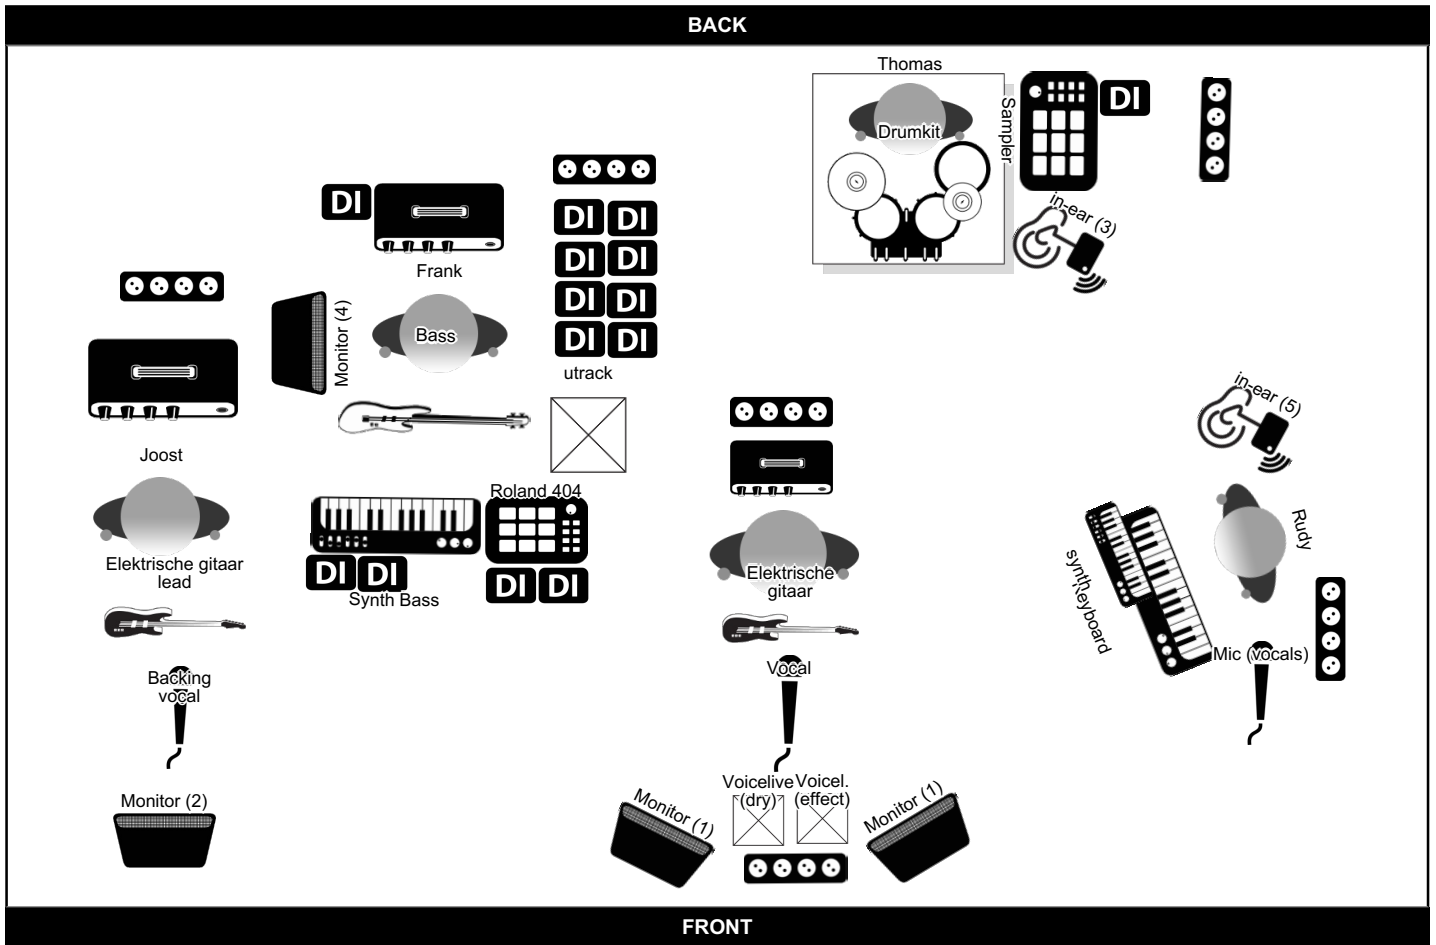

Inge van Calkar (stageplan 2018)

<http://www.ingevanalkar.nl>

Contact: Inge van Calkar (0628129875 / ingevanalkar@gmail.com)

Extra Info

SOUNDCHECK ORDER

We do soundcheck in the usual order. With ONE EXCEPTION: We start with the Voicelive, then do Inge's guitar. (So she can do dress & makeup during the other instruments soundcheck)

ABOUT THE VOCAL EFFECTS PROCESSOR

Inge's mic (an SM 58 beta we bring ourselves) goes directly into a vocal effects processor, Voicelive 2. This device has two symmetric mic level XLR outs: One for the dry vocals, one for voice effects.

If possible, we want to use a 50/50 mix of both signals. Usually this works without problems, on big or small venues as well. However, if there are problems with feedback, the volume of the effects channel can be reduced carefully.

MONITORING FOR DRUMMER & KEYBOARD PLAYER

The drummer (Thomas) and the keyboard player (Rudy) both use mono wired in-ears.

NOT ENOUGH CHANNELS/ CHANGEOVER IS SHORT?

The bass player (Frank) also does bass synth, sampler (Roland 404) and backing tracks on a multitrack player (u-track24). This are the 12 DIs you can see on the stageplan.

If this is too much we can instead provide a submix of all this as two unsymmetric jack line outs.

The electric bass is not affected by this and always provided as a separate DI out.